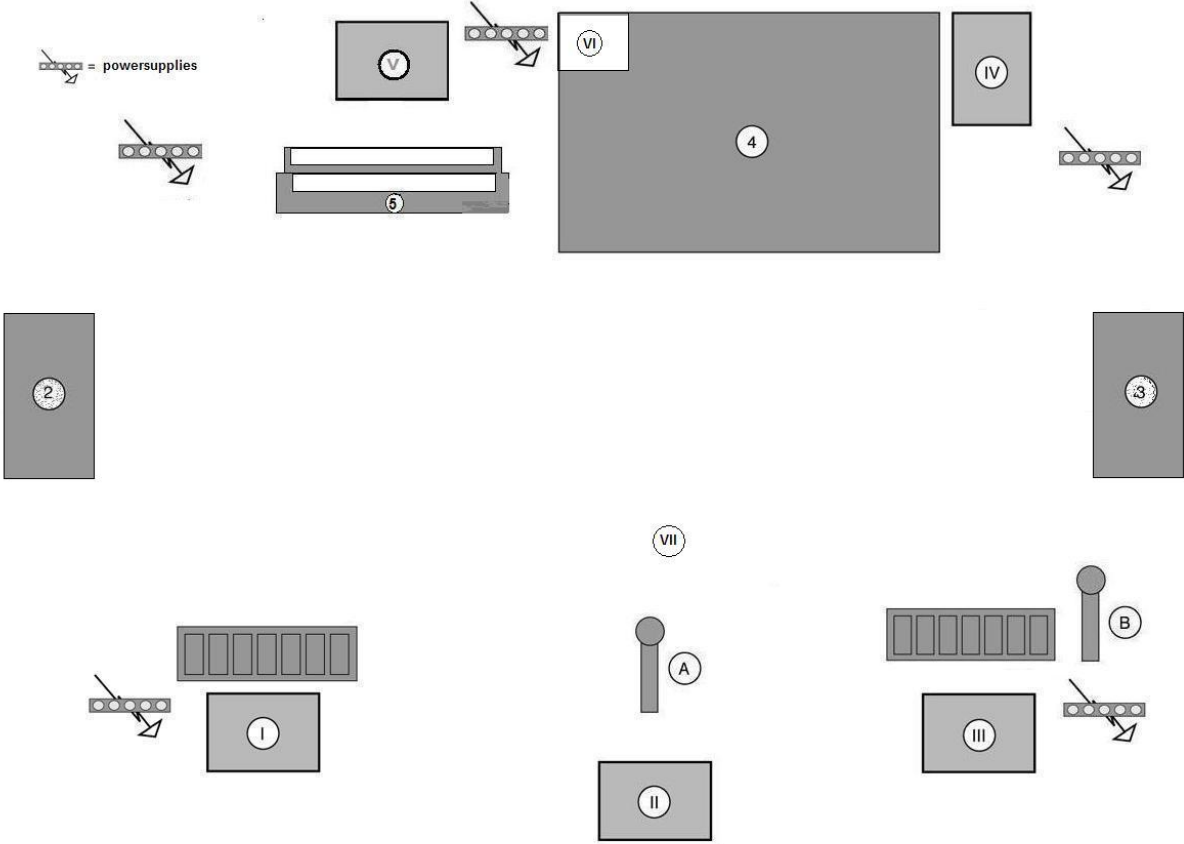

Rider Sephyros 2008

Stageplan:

Monitors:

- I Guitar
- II Vocals
- III Violin
- IV Bass
- V Keys
- VI Drums

Suplies:

- 2 Guitar amp
- 3 Bass amp
- 4 Drums
- 5 Keys

Rider Sephyros 2008

Sephyros Priklijst: