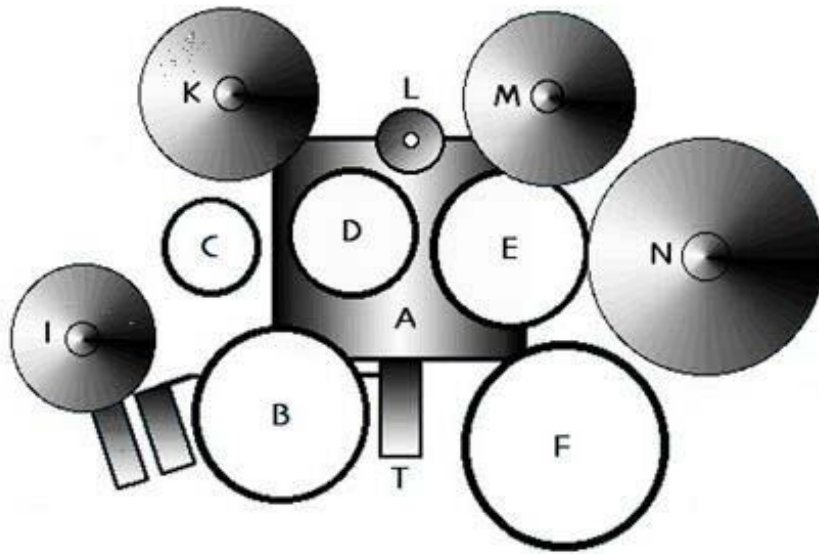

Rider Sephyros 2008

Drums:

Toms :

- A :bass (twin) 20"
- B :Snare
- C :10"
- D :12"
- E :13"
- F :Floor tom 16"
- T :double bass pedal

Crashes :

- I :hihat 14"
- K :crash 17"
- L :splash 10"
- M :china 20"
- N :ride 21"